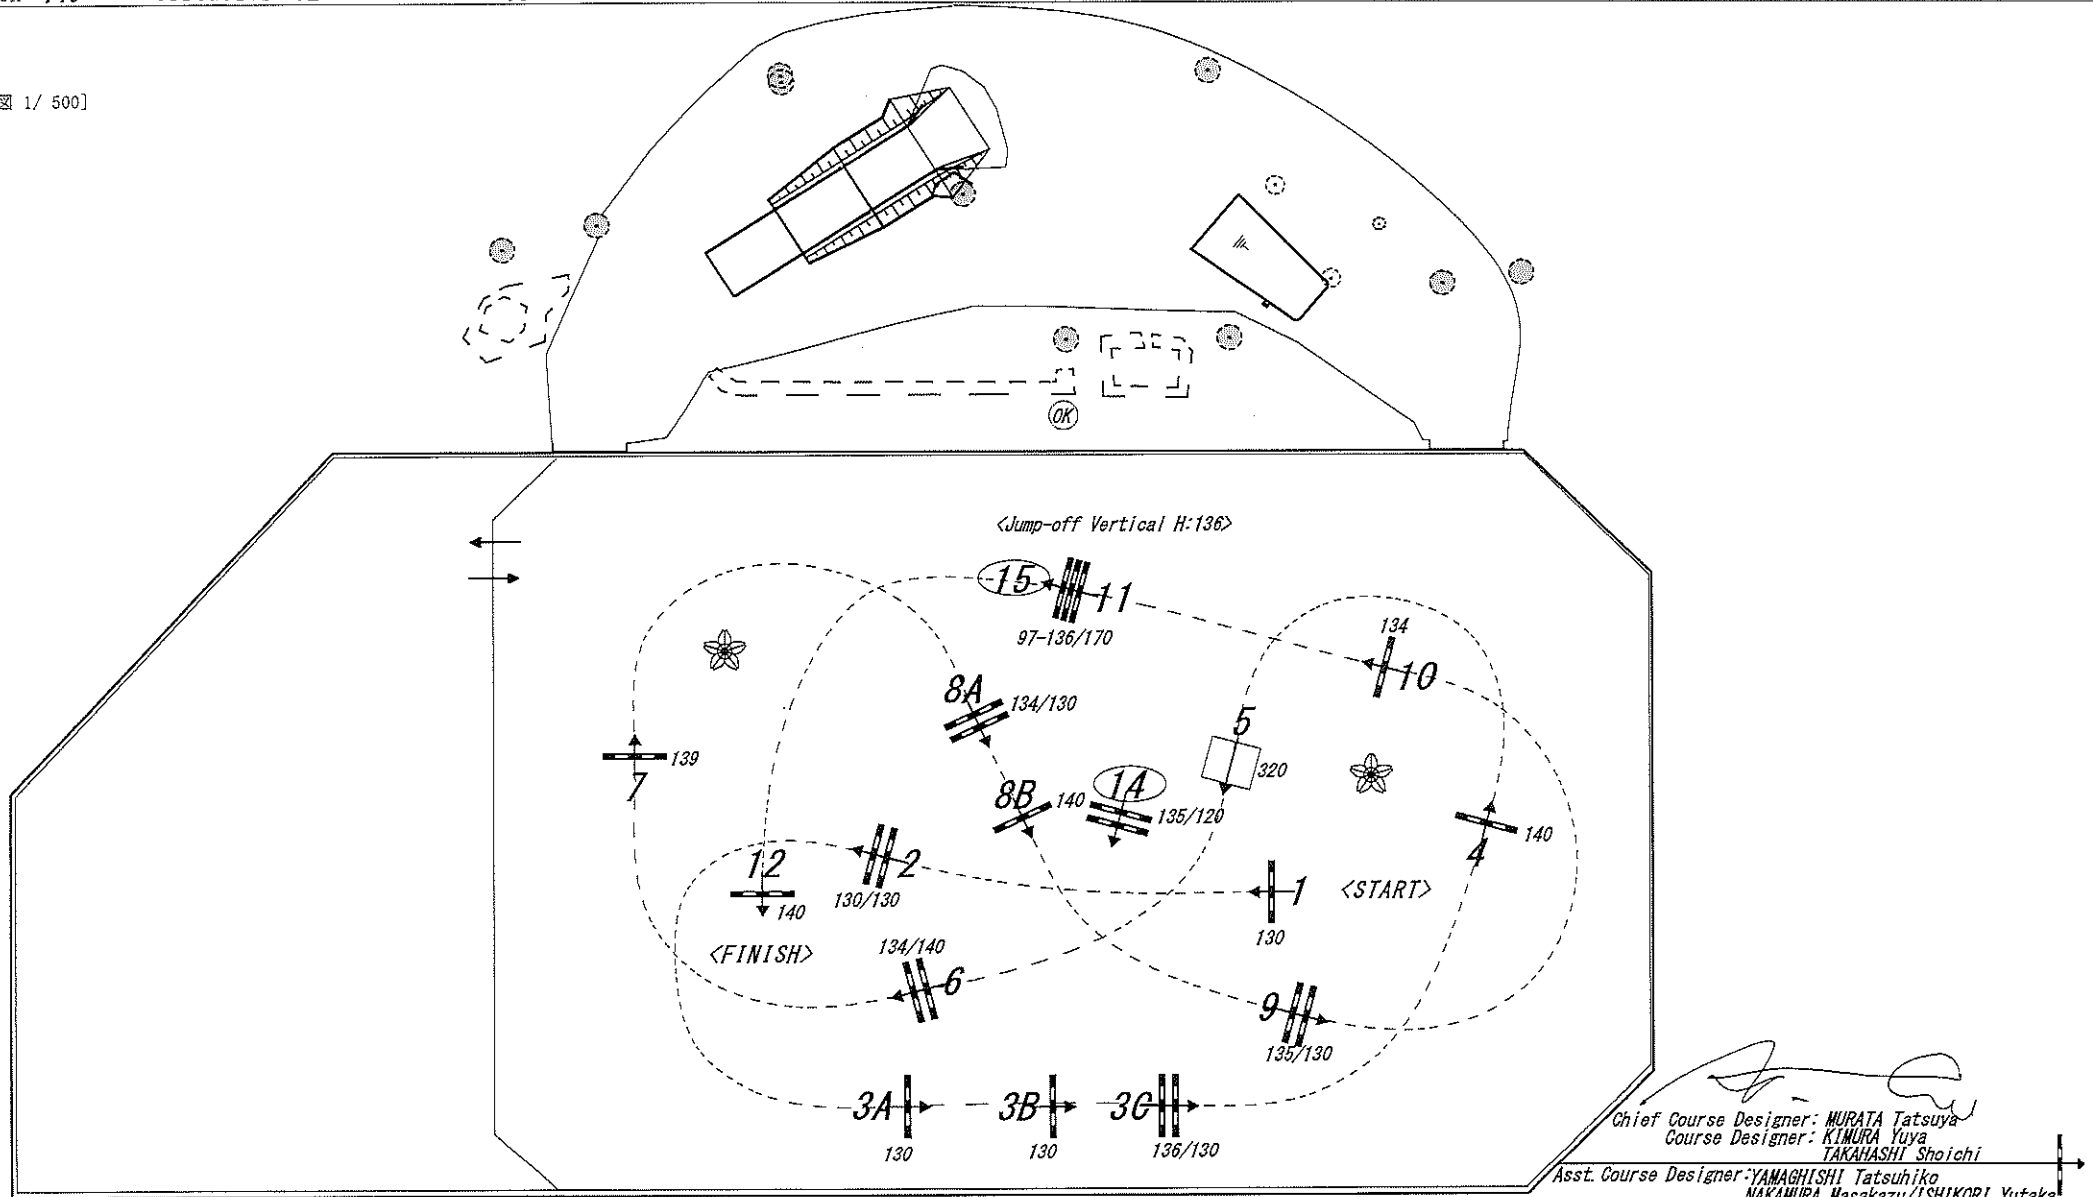

第78回国民スポーツ大会 SAGA2024馬術競技  
 #19 成年男子 国体大障害飛越競技

Date: 2024.10/9-13  
 Venue: MIKI HORSE LAND PARK

Table: A FEI Re/Art.: 238.2-2

1st. JUMP OFF: 9-10-14-15-2-3B-3C-4

Speed: 375 m/min  
 Length: 460 m  
 Time allowed: 74 sec  
 Time limit: 148 sec  
 Penalty time: sec

Length: 320 m  
 Time allowed: 52 sec  
 Time limit: 104 sec  
 Penalty time: sec

Height: 140 Obstacles: 12 Efforts: 15

Obstacles: 7 Efforts: 8

4-1  
 10.12 7:55修正

[経路図 1/ 500]

JUDGE

Chief Course Designer: MURATA Tatsuya  
 Course Designer: KIMURA Yuya  
 TAKAHASHI Shoichi  
 Asst. Course Designer: YAMAGISHI Tatsuhiko  
 NAKAMURA Masakazu/ISHIKORI Yutaka  
 KOYAKE Toshitsugu/OMURA Nobuyuki  
 TAMEGAI Yukio